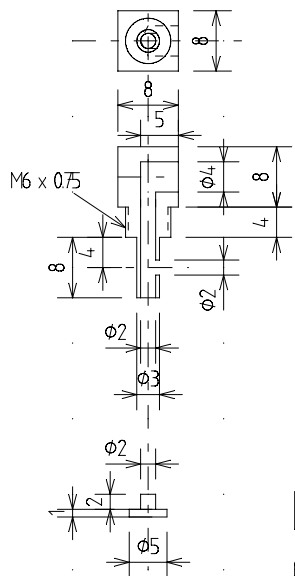

Goodall type valve

Straight

Cap (#161)

Drain Sleeve (#162)

Drain Valve (#163)

Angled

Lubricator

Handle (#164)

LXN451 Silicon Tubing 2mm x 4mm  
eg. Tower Hobbies

Sheet #16 HM