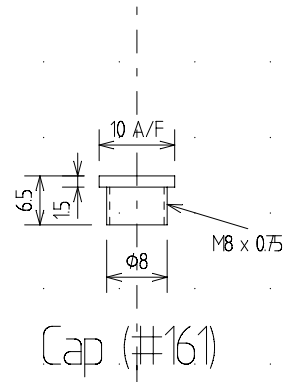

Goodall type valve

Straight

Cap (#161)

Drain Sleeve (#162)

Drain Valve (#163)

Angled

Lubricator

Handle (#164)

LXN451 Silicon Tubing 2mm x 4mm  
eg. Tower Hobbies

Sheet #16 HM