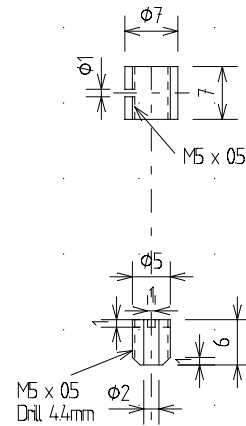

Goodall type valve

Straight

Cap (#161)

Drain Sleeve (#162)

Drain Valve (#163)

Angled

Lubricator

Handle (#164)

LXN451 Silicon Tubing 2mm x 4mm  
eg. Tower Hobbies

Sheet #16 HM