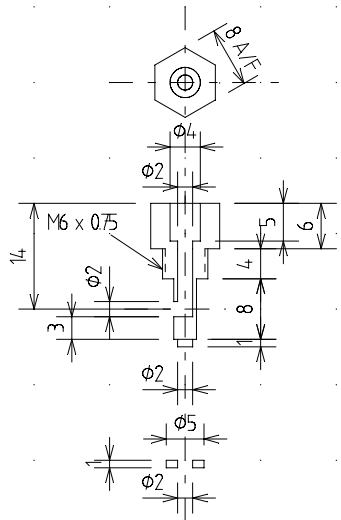

Goodall type valve

Straight

Cap (#161)

Drain Sleeve (#162)

Drain Valve (#163)

Angled

Lubricator

Handle (#164)

LXN451 Silicon Tubing 2mm x 4mm  
eg. Tower Hobbies

Sheet #16 HM