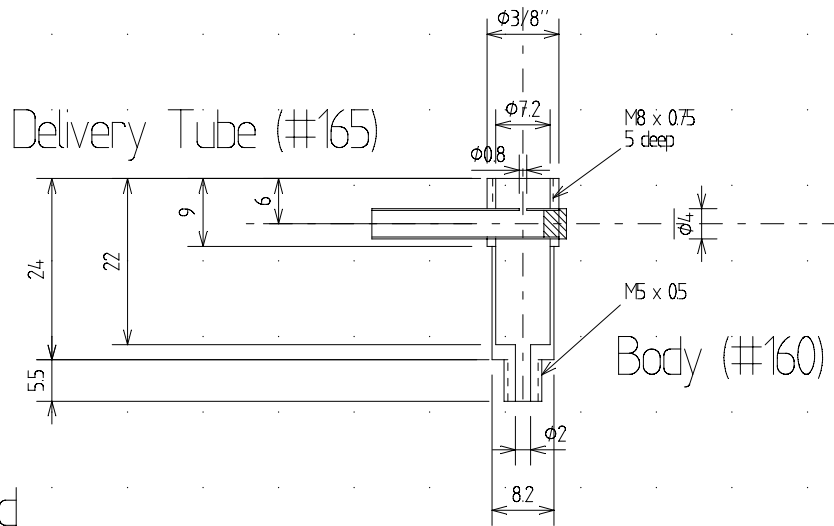

Goodall type valve

Straight

Cap (#161)

Drain Sleeve (#162)

Drain Valve (#163)

Angled

Lubricator

Handle (#164)

LXN451 Silicon Tubing 2mm x 4mm  
eg. Tower Hobbies

Sheet #16 HM