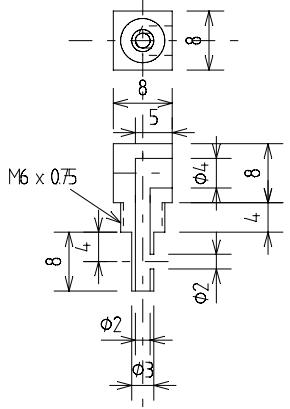

Goodall type valve

Straight

Adapter
Konrad

Cap (#161)

Drain Sleeve (#162)

Drain Valve (#163)

Angled

Lubricator

Handle (#164)

LXN451 Silicon Tubing 2mm x 4mm
eg. Tower Hobbies

Sheet #15 HM