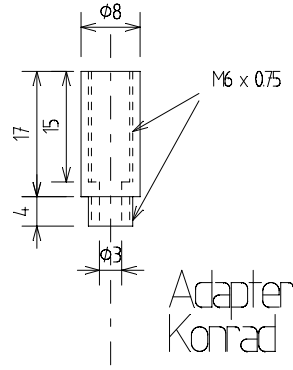

Goodall type valve

Straight

Adapter
Konrad

Cap (#161)

Drain Sleeve (#162)

Drain Valve (#163)

Angled

Lubricator

Handle (#164)

LXN451 Silicon Tubing 2mm x 4mm
eg. Tower Hobbies

Sheet #15 HM