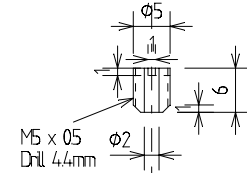

Goodall type valve

Straight

Adapter
Konrad

Cap (#161)

Drain Sleeve (#162)

Drain Valve (#163)

Angled

Lubricator

Handle (#164)

LXN451 Silicon Tubing 2mm x 4mm
eg. Tower Hobbies

Sheet #15 HM