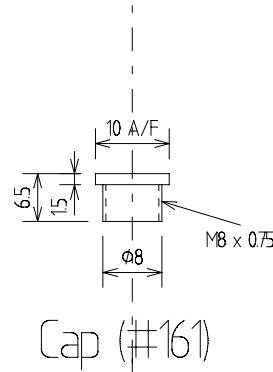

Goodall type valve

Straight

Adapter
Konrad

Cap (#161)

Drain Sleeve (#162)

Drain Valve (#163)

Angled

Lubricator

Handle (#164)

LXN451 Silicon Tubing 2mm x 4mm
eg. Tower Hobbies

Sheet #15 HM