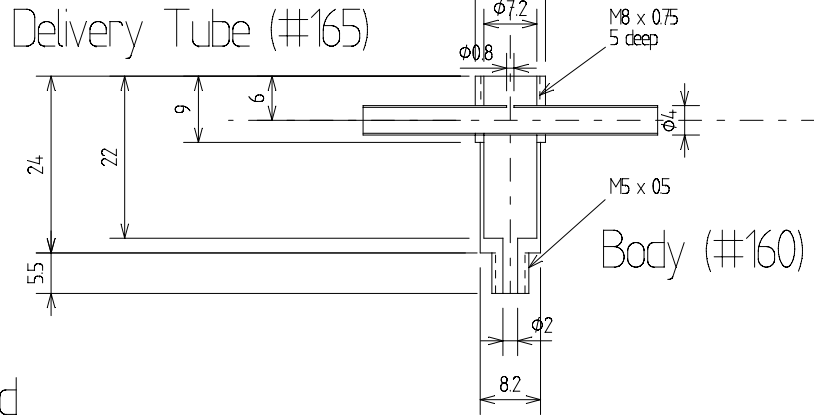

Goodall type valve

Straight

Adapter
Konrad

Cap (#161)

Drain Sleeve (#162)

Drain Valve (#163)

Angled

Lubricator

Handle (#164)

LXN451 Silicon Tubing 2mm x 4mm
eg. Tower Hobbies

Sheet #15 HM