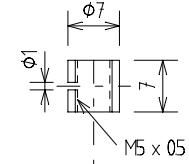

Goodall type valve

Straight

Adapter
Konrad

Cap (#161)

Drain Sleeve (#162)

Drain Valve (#163)

Angled

Lubricator

Handle (#164)

LXN451 Silicon Tubing 2mm x 4mm
eg. Tower Hobbies

Sheet #15 HM