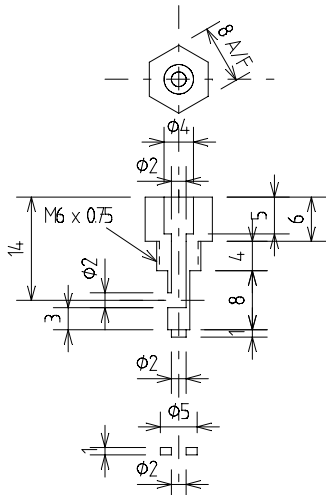

Goodall type valve

Straight

Adapter
Konrad

Cap (#161)

Drain Sleeve (#162)

Drain Valve (#163)

Angled

Lubricator

Handle (#164)

LXN451 Silicon Tubing 2mm x 4mm
eg. Tower Hobbies

Sheet #15 HM